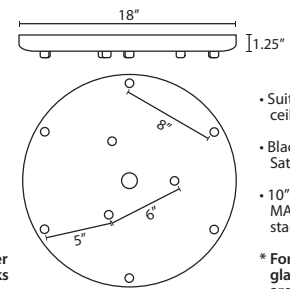

Stem-mount: Includes 4 connectable stem sections (3", 6", 12" and 18" lengths) plus telescoping piece for up to 3" adjustment, 10' max. 5" Dia. canopy (with swivel) and stem sections are plated steel. Black, Bronze or Satin Nickel.

- Suitable for sloped ceilings
- Black, Bronze or Satin Nickel
- 10" Dia. shades MAX, with staggered heights
- * For larger diameter glasses, Stemhooks are required for spacing

T33XL 3 LIGHT LARGE ROUND CANOPY

- Suitable for sloped ceilings
- Black, Bronze or Satin Nickel
- 16" Dia. shades MAX, with staggered heights
- * For larger diameter glasses, Stemhooks are required for spacing

T36X 6 LIGHT ROUND CANOPY

- Suitable for sloped ceilings
- Black, Bronze or Satin Nickel
- 10" Dia. shades MAX, with staggered heights
- * For larger diameter glasses, Stemhooks are required for spacing

T39X 9 LIGHT ROUND CANOPY