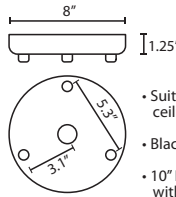

Stem-mount: Includes 4 connectable stem sections (3", 6", 12" and 18" lengths) plus telescoping piece for up to 3" adjustment, 10' max. 5" Dia. canopy (with swivel) and stem sections are plated steel. Black, Bronze or Satin Nickel.

- Suitable for sloped ceilings
- Black, Bronze or Satin Nickel
- 10" Dia. shades MAX, with staggered heights
- * For larger diameter glasses, Stemhooks are required for spacing

T33XL 3 LIGHT LARGE ROUND CANOPY