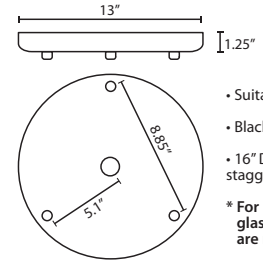

Stem-mount: Includes 4 connectable stem sections (3", 6", 12" and 18" lengths) plus telescoping piece for up to 3" adjustment, 10' max. 5" Dia. canopy (with swivel) and stem sections are plated steel. Black, Bronze or Satin Nickel.

- Suitable for sloped ceilings
- Black, Bronze or Satin Nickel
- 10" Dia. shades MAX, with staggered heights
- * For larger diameter glasses, Stemhooks are required for spacing

T33XL 3 LIGHT LARGE ROUND CANOPY