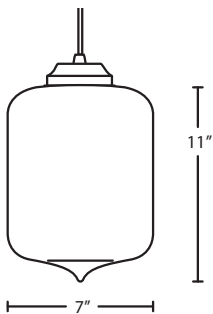

OLIN

120V PENDANTS

SPECIFICATIONS:

DESCRIPTION

Our Olin is a modern and interesting closed bottom cylindrical shape, with a gently pointed accent, its retro styling will gracefully blend into today's environments.

LAMPING

Standard: 60W T10 Medium-based 120V, lamp not included. Dimmable with standard incandescent dimmer (not included).

LED Filament: 4W Replaceable LED Filament T-shape lamp, 120V, CL dimmable, 90+ CRI, 3000°K CCT, 350 lumens, 15,000 hours, lamp included.

DIFFUSER

Shade shall be handcrafted glass of various decors. 7" Dia. x 11" H

SUSPENSION

Cord-hung: 10' SVT-type cord, complete with 5" decorative sleeve at the socketholder. Jacket coordinates with metal finish. Plated stamped steel construction. Black, Bronze or Satin Nickel. See next page for mult light options.

Stem-mount: Includes 4 connectable stem sections (3", 6", 12" and 18" lengths) plus telescoping piece for up to 3" adjustment, 10' max. 5" Dia. canopy (with swivel) and stem sections are plated steel. Black, Bronze or Satin Nickel.

*Additional Stem Sections can be ordered under accessories.

MOUNTING

Installs directly to a 4" octagonal ceiling box. Suitable for sloped ceilings.

LABELS

UL or ETL Listed. Suitable for Damp Locations (interior use only).

Consult factory concerning lower wattage labeling for energy requirements.

Project Information:

For ordering information, see next page

All dimensions provided are nominal. Allowance must be made for dimensional tolerance in handcrafted glasses.

REV 7/22